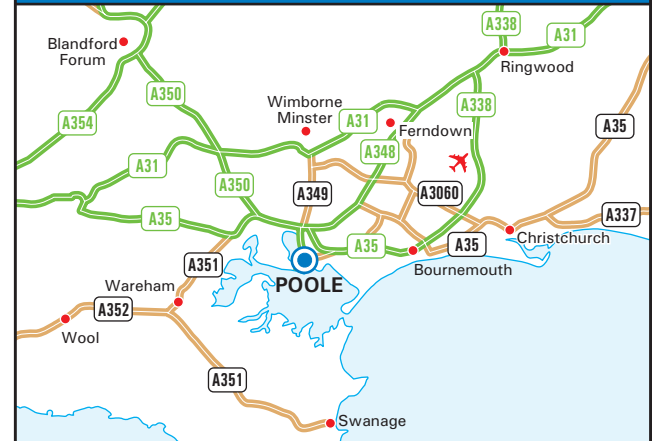

**NHS**

Giving blood saves lives  
[blood.co.uk](http://blood.co.uk)

**Blood Donor Centre**  
 The Dolphin Centre - 190-196 High Street  
 Poole Dorset BH15 1SX  
 Phone 01454 841 455 - Fax 01454 878 788

**From the A31**

Leave the A31 at the roundabout junction with the A349, south of Wimborne Minster.  
 Join the A349 following signs for Poole.  
 Continue on Waterloo Road (A349).  
 Turn right at traffic light onto Cabot Lane (A349).  
 Turn left at next set of lights onto Broadstone Way (A349).  
 Continue to the "Holes Bay" Roundabout.  
 At the roundabout, turn left onto Holes Bay Road (A350).  
 Prior to the roundabout by Asda, turn left onto Towngate Bridge (A350).  
 Continue to the "George Roundabout" and take the fourth exit returning back down Towngate Bridge (A350).  
 Turn left into the Dolphin Centre Car Park.  
 From the car park follow signs to the shopping centre.  
 We are located inside the Boots store, which is on the Ground Floor.

**By Train**

Poole Station is served by trains from London Waterloo, Bournemouth, Southampton and Weymouth.  
 We are a short walk from the station.  
 For further information on train times and fares telephone the National Rail Enquiry Line on 08457 48 49 50.