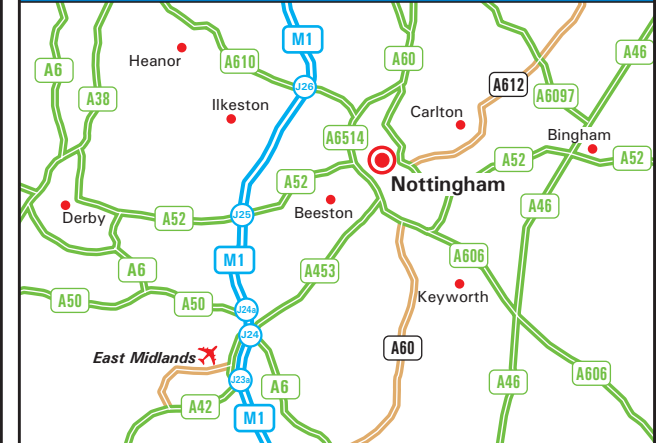

NHS

Giving blood saves lives
blood.co.uk

1 Castle Quay
Castle Boulevard
Nottingham, NG7 1FN
Phone 01159 589588 / 472478 - Fax: 01159 589030

From M1 J24

- Leave the M1 at J24 (signed Nottingham (S) & A453)
- Join the A453 towards Nottingham and continue for 6.5 miles.
- At the roundabout take the second exit onto A453 Clifton Lane, follow this on to Clifton Boulevard.
- Continue over the flyover on to the A453 (Queens Drive)
- Continue for 1.8 miles, turn left at the traffic lights onto Castle Boulevard (A6005).
- Continue down the A6005 for 0.5 miles and turn left onto Castle Quay, our offices are situated on the right.

From M1 J26

- Leave the M1 at J26 (signed Nottingham, Ilkeston, Ripley & A610)
- Join the A610 towards Nottingham
- At the Junction with A6130 (Radford Boulevard) turn right.
- Continue along the A6130 for 1.1 miles
- At the roundabout take the second exit (straight over) onto Castle Boulevard (A6005).
- Continue down the A6005 for 0.5 miles and turn right onto Castle Quay, our offices are situated on the right.

By Train

- Nottingham receives services from London St. Pancras, Leicester, Derby, Sheffield and Liverpool.