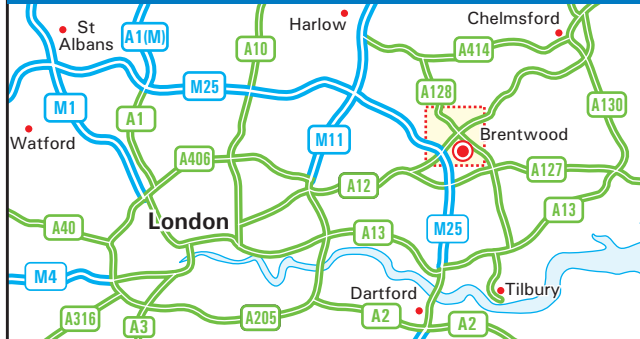

PRODUCED BY BUSINESS MAPS LTD FROM DIGITAL DATA. © BARTHOLOMEW (2006)

**Crescent Drive  
Brentwood  
Essex CM15 8DP**  
Phone 01277 306000 - Fax 01277 306132

**From M25**

- Leave the M25 at junction 28 and at the roundabout take the exit for the A1023, towards Brentwood.
- Remain on this road through Brentwood High Street, and after the double mini-roundabout, take the second right turn into Crescent Drive.
- We are located on the right hand side.

**From Chelmsford**

- Join the A12 towards London.
- Leave the A12 at the slip road exit for the A1023 and Brentwood.
- After the traffic light junction with the A129, take the fourth left turn into Crescent Drive.
- We are located on the right hand side.

**From Basildon & Billericay**

- From Basildon join the A176 for Billericay.
- In Billericay join the A129 for Brentwood.
- Continue on the A129 through Shenfield to the traffic light junction with the A1023.
- Turn left and take the fourth left turn into Crescent Drive.
- We are located on the right hand side.

**By Train**

- The nearest railway station is Shenfield and is on the mainline from London Liverpool Street.
- Shenfield Station is two minutes by taxi or a 20 minute walk.

**Car Parking**

- There is restricted parking on the site.