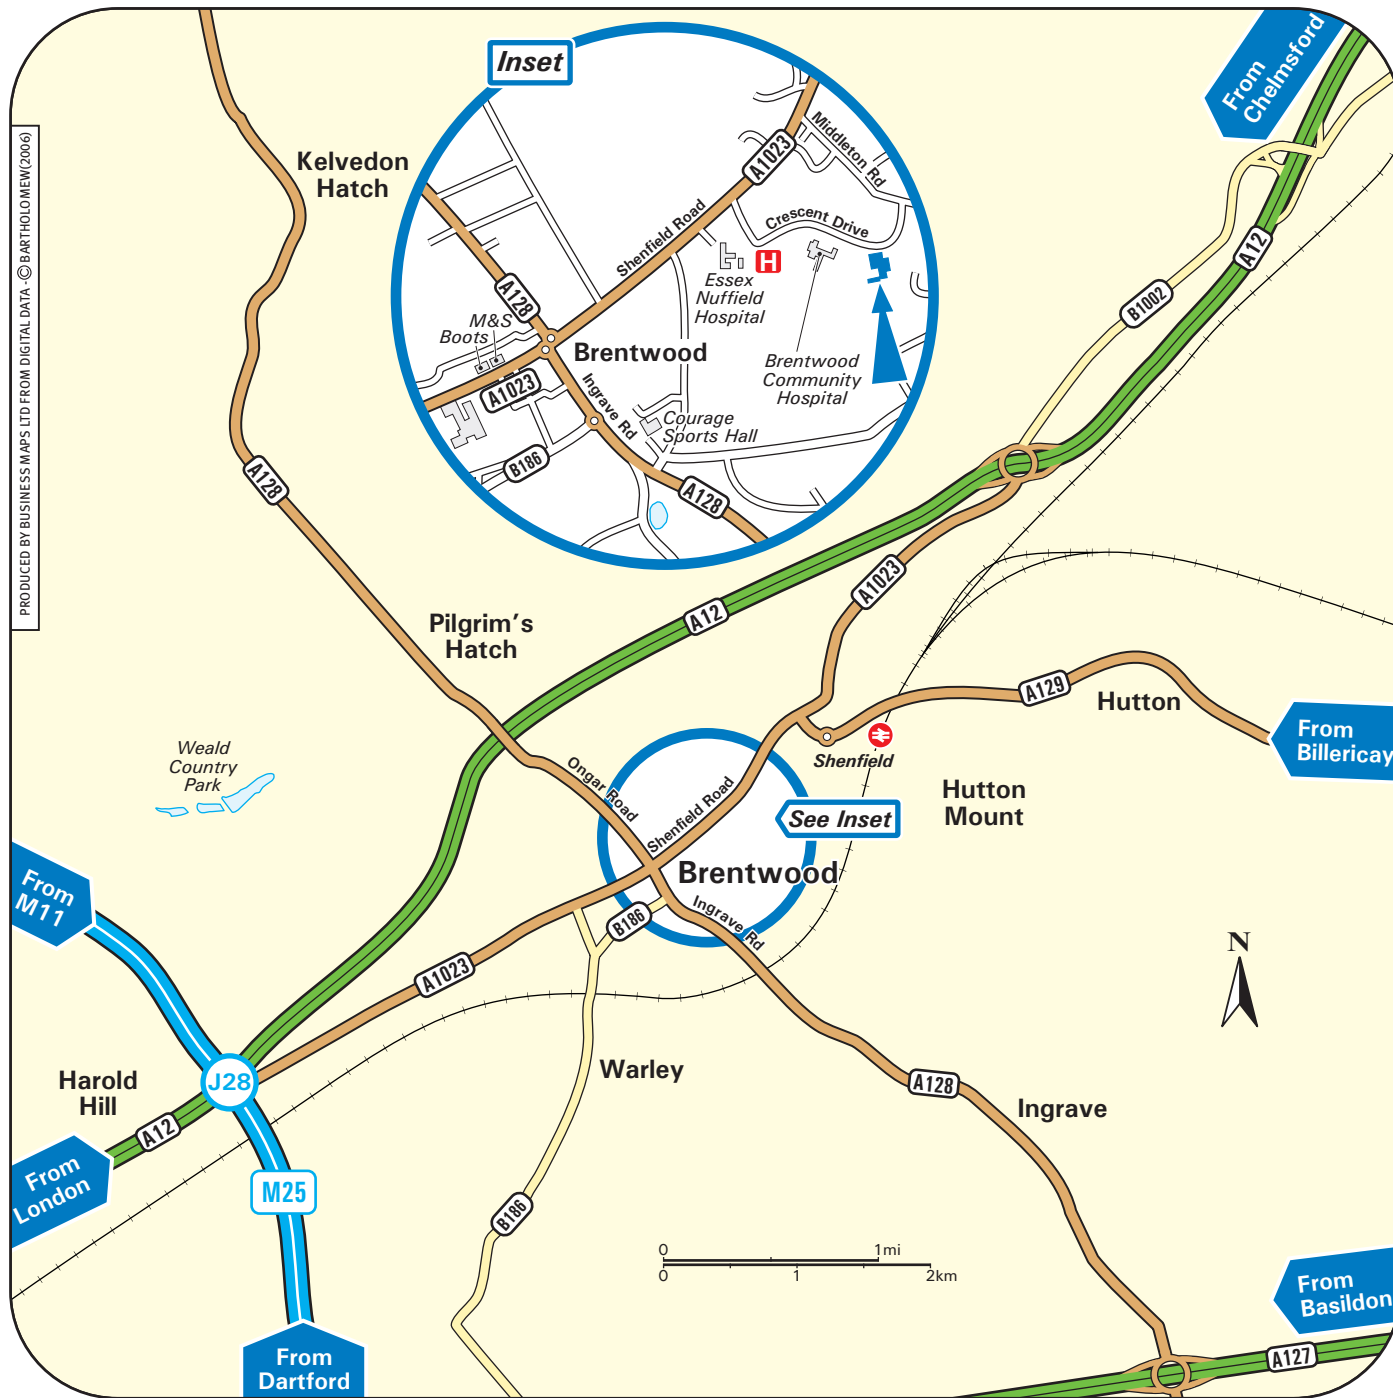

PRODUCED BY BUSINESS MAPS LTD FROM DIGITAL DATA. © BARTHOLOMEW (2006)

**Crescent Drive  
Brentwood  
Essex CM15 8DP**  
Phone 01277 306000 - Fax 01277 306132

**From M25**

- Leave the M25 at junction 28 and at the roundabout take the exit for the A1023, towards Brentwood.
- Remain on this road through Brentwood High Street, and after the double mini-roundabout, take the second right turn into Crescent Drive.
- We are located on the right hand side.

**From Chelmsford**

- Join the A12 towards London.
- Leave the A12 at the slip road exit for the A1023 and Brentwood.
- After the traffic light junction with the A129, take the fourth left turn into Crescent Drive.
- We are located on the right hand side.

**From Basildon & Billericay**

- From Basildon join the A176 for Billericay.
- In Billericay join the A129 for Brentwood.
- Continue on the A129 through Shenfield to the traffic light junction with the A1023.
- Turn left and take the fourth left turn into Crescent Drive.
- We are located on the right hand side.

**By Train**

- The nearest railway station is Shenfield and is on the mainline from London Liverpool Street.
- Shenfield Station is two minutes by taxi or a 20 minute walk.

**Car Parking**

- There is restricted parking on the site.