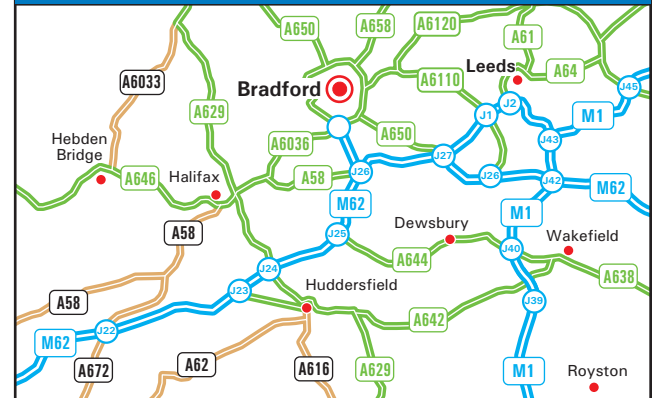

**Rawson Road  
Bradford BD1 3SH  
Phone 01274 308 450**

**From the M62**

- Exit the M62 at Junction 26 (signposted Bradford & Airport, M606, Cleckheaton, A638)
- Follow the M606 to Bradford
- At the roundabout at the end of M606, take the third exit, A6177 signposted City Centre (Mayo Avenue)
- At the traffic lights turn right, signposted A641 City Centre (Manchester Road)
- At the roundabout at the bottom of Manchester Road (Jacobs Well) take the first exit into Prince's Way.
- Join the one-way system (Barry Street) and turn left into Grattan Street.
- Take the next right into New John Street and continue across traffic lights.
- Take the first left into Northgate then left again into Rawson Road.
- We are located on the left-hand side.

**Car Parking**

- Car parking is available in Westgate Car Park which is above the NBS.

**By Train**

- Bradford Interchange and Forster Square are the nearest stations.
- We are a short walk or taxis are available from both stations.
- Further information on train times and fares are available from the National Rail Enquiry Line on 08457 48 49 50.