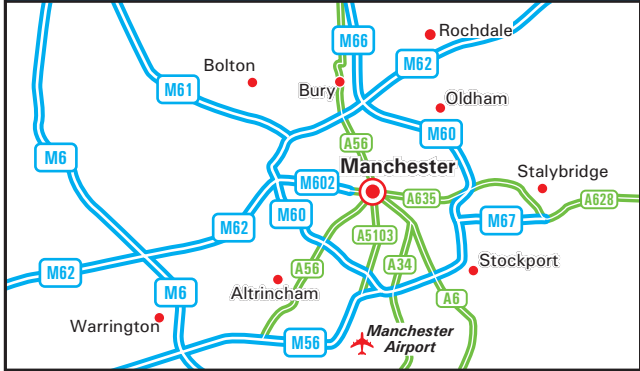

**Plymouth Grove
Manchester M13 9LL**
Phone 0161 251 4200 - Fax 0161 251 4245

- From the M60 J12** 🚗
- Leave the M60 at junction 12 and join the M602 towards Manchester city centre.
 - Continue on the M602 to its conclusion in Salford.
 - At the end of the motorway, continue straight onto the A57 (Regent Road).
 - Continue onto the A57(M) Mancunian Way.
 - Exit the A57(M) at the junction with the A34 (Princess Street).
 - Turn left at the end of the slip road onto Brook Street and continue into Upper Brook Street.
 - Turn left into Plymouth Grove and we are located on the right-hand side.
- From the M56** 🚗
- Leave the M56 at Junction 3 (signed Manchester A5103, Stretford (M60)). Join the A5103 (Princess Road) and continue towards Manchester City Centre.
 - Join Mancunian Way, heading east and exit at the junction with the A34 and follow the directions above.
- From the M6** 🚗
- Exit the M6 at junction 19 (signed Manchester, Stockport & M56).
 - Join the M56 heading towards Manchester.
 - Follow directions above from the M56.
- By Train** 🚆
- Oxford Street Station is the nearest station and is served by trains from Piccadilly Station. Information about train times and fares is available from the National Rail Enquiry line on 08457 48 49 50.
- Metrolink** 🚲
- The G.Mex and Piccadilly metrolink stations are situated a short walk from our building.