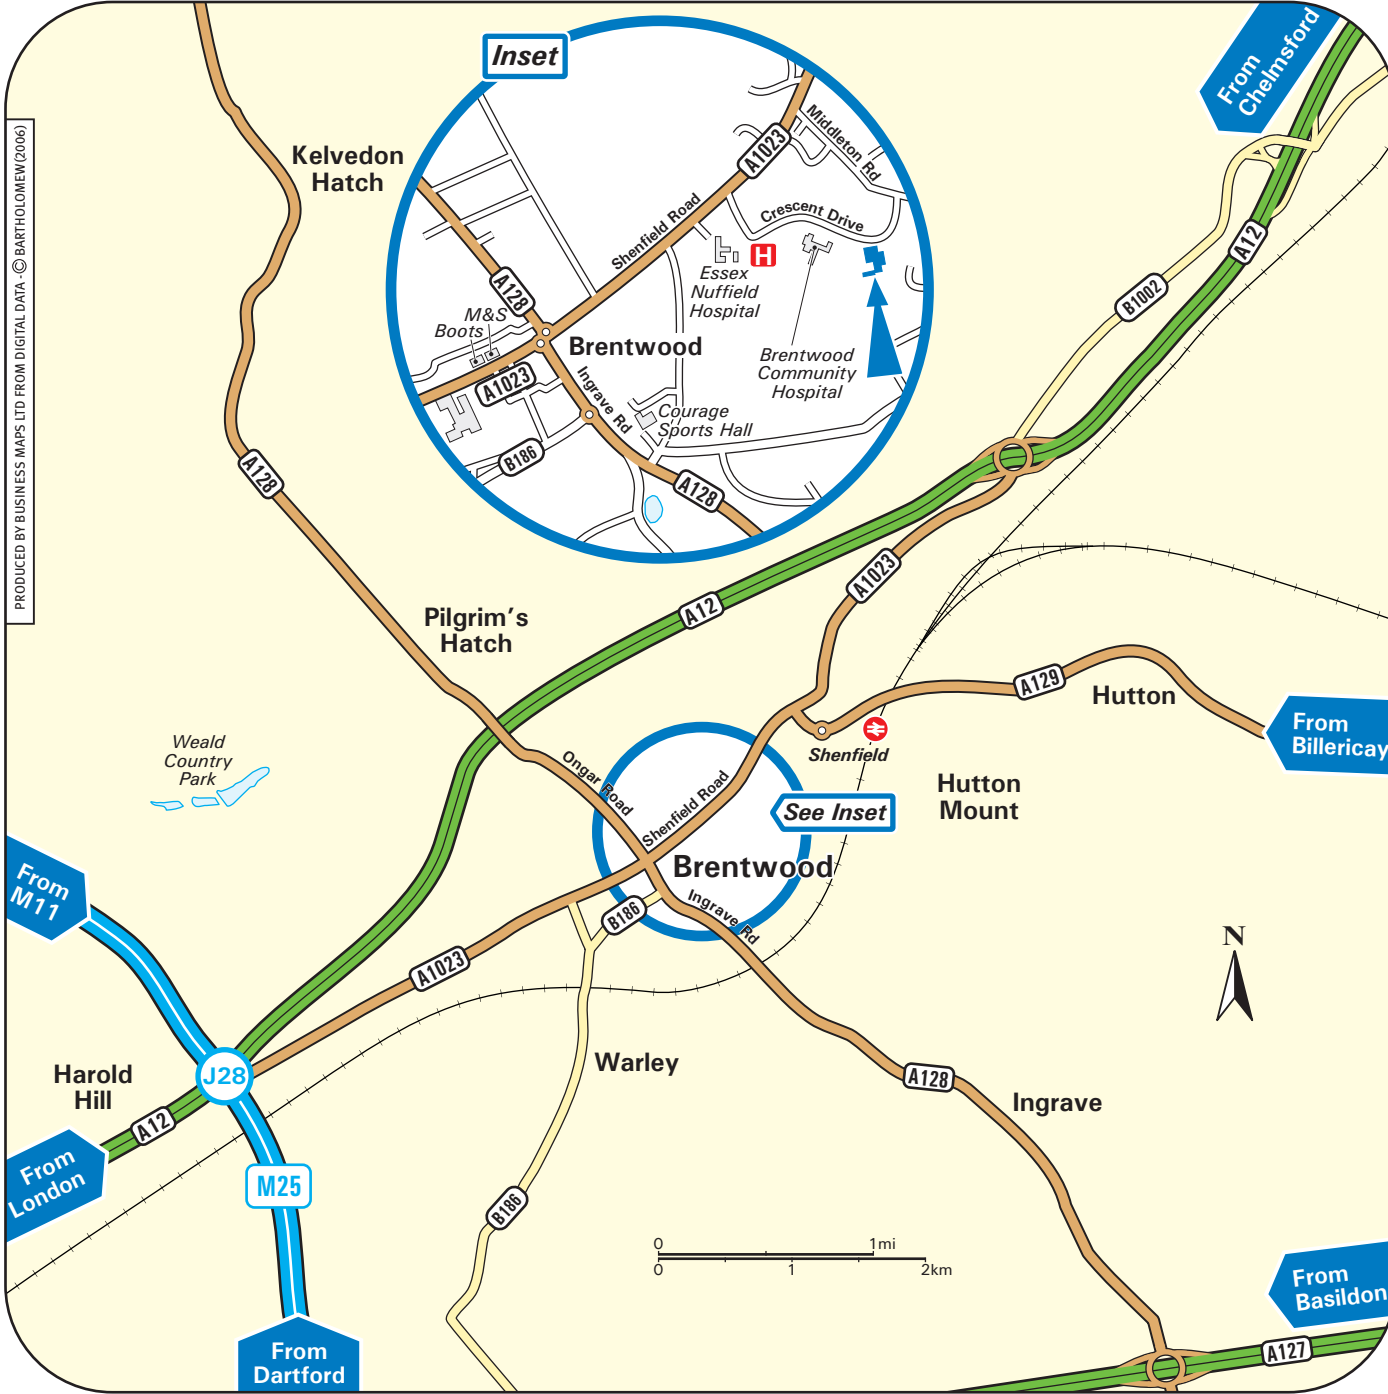

PRODUCED BY BUSINESS MAPS LTD FROM DIGITAL DATA. © BARTHOLOMEW (2006)